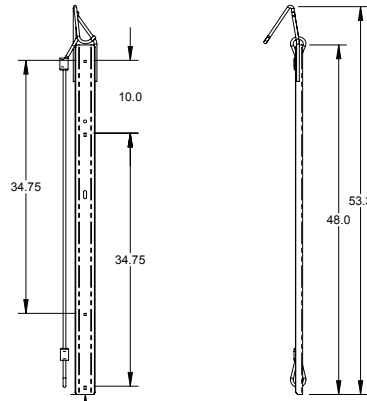

Specifications

Model #	# Bikes	Description	weight	length	width	height	Space Requirement
6006	1	Wall Mount	16.7 lbs	18.6"	4.9"	53.3"	71"h x 45"w

Specifications

Model #	# Bikes	Description	weight	length	width	height	Space Requirement
6003C	1	Wall Mount	10 lbs.	5.3"	2.9"	53.3"	71"h x 45"w

Product Information

1 bike per trac

of Bikes

Powder coat black only

Finish

Recommended anchor: #6264

Hardware

At 18" Spacing, stagger Tracs 10"
At 21" Spacing, Tracs can be installed at the same height.

Spacing

80" minimum ceiling height

Anchors must be purchased separately

6006

6003C

6003T

Downloadable product resources available online: