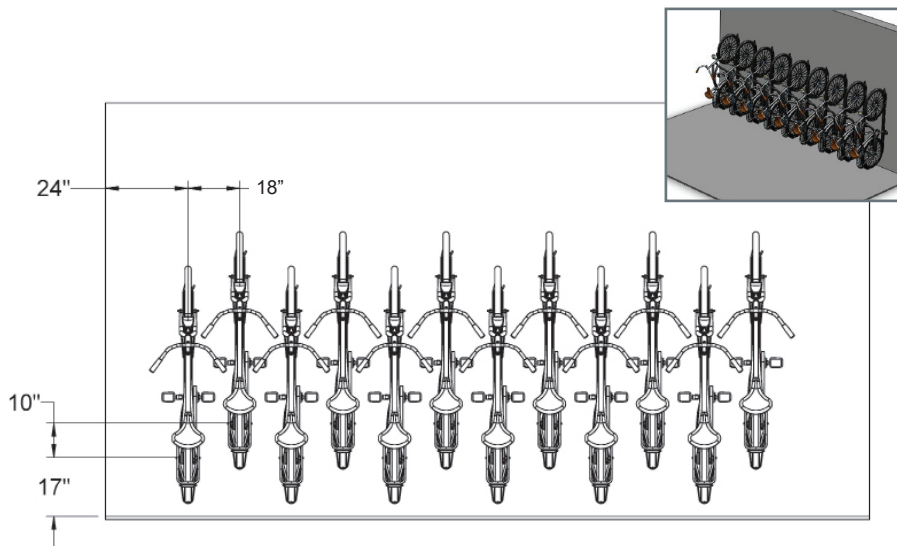

Bike Tracs

Recommended Spacing

Product Details

- Wide wheel track accepts all bikes
- Full length tray keeps bike in place and protects wall surface
- Two locking mechanism options available

Bike Tracs as manufactured by Saris

Product Information

1 bike per trac

# of Bikes

Powder coat black only

Finish

Recommended anchor: #6264

Hardware

At 18" Spacing, stagger Tracs 10"
At 21" Spacing, Tracs can be installed at the same height.

Spacing

80" minimum ceiling height

Anchors must be purchased separately