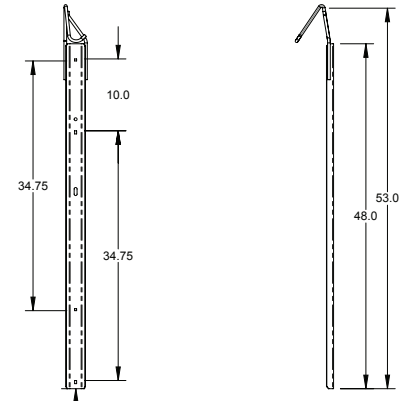

Specifications

Model #	# Bikes	Description	weight	length	width	height	Space Requirement
6006	1	Wall Mount	16.7 lbs	18.6"	4.9"	53.3"	71"h x 45"w

Specifications

Model #	# Bikes	Description	weight	length	width	height	Space Requirement
6003C	1	Wall Mount	10 lbs.	5.3"	2.9"	53.3"	71"h x 45"w

Product Information

1 bike per trac

of Bikes

Powder coat black only

Finish

Recommended anchor: #6264

Hardware

At 18" Spacing, stagger Tracs 10"
At 21" Spacing, Tracs can be installed at the same height.

Spacing

80" minimum ceiling height

Anchors must be purchased separately

6006

6003C

6003T

Downloadable product resources available online: