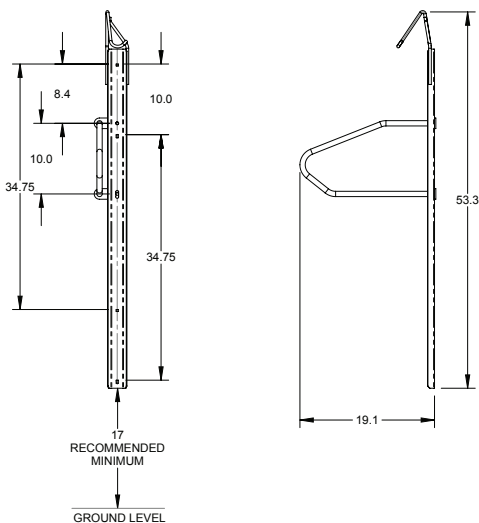

Specifications

Model #	# Bikes	Description	weight	length	width	height	Space Requirement
6006	1	Wall Mount	16.7 lbs	18.6"	4.9"	53.3"	71"h x 45"w

Specifications

Model #	# Bikes	Description	weight	length	width	height	Space Requirement
6003C	1	Wall Mount	10 lbs.	5.3"	2.9"	53.3"	71"h x 45"w

Product Information

1 bike per trac

of Bikes

Powder coat black only

Finish

Recommended anchor: #6264

Hardware

At 18" Spacing, stagger Tracs 10"
At 21" Spacing, Tracs can be installed at the same height.

Spacing

80" minimum ceiling height

Anchors must be purchased separately

6006

6003C

6003T

Downloadable product resources available online: