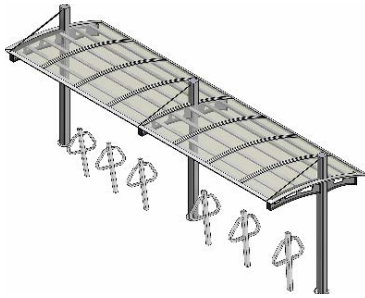

Shelters

Enclosures

Lockers

Specifications

	<u>Shelters</u>	<u>Enclosures</u>	<u>Lockers</u>
Weather protection	×	×	×
Positive, green and ecological image	×	×	×
Closed and secure space		×	×