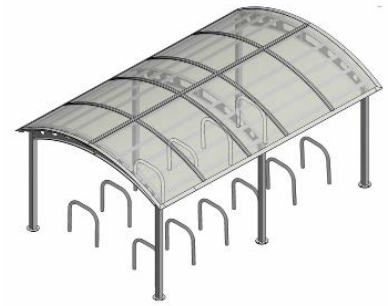

Shelters

Enclosures

Lockers

Specifications

	<u>Shelters</u>	<u>Enclosures</u>	<u>Lockers</u>
Weather protection	×	×	×
Positive, green and ecological image	×	×	×
Closed and secure space		×	×