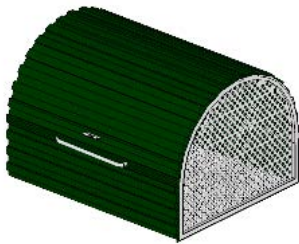

Enclosures