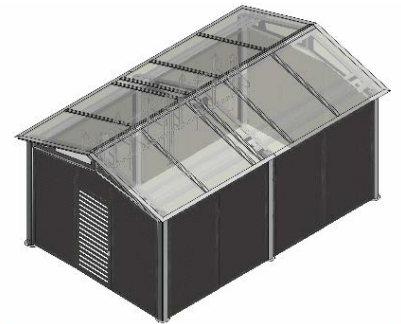

Large choice of colors

With more than 200 colors available, our shelters fit perfectly with your outdoor decorative elements.

High quality roofs

Adapted to our climate, our robust roofs are available in a variety of choices, from commercial-grade polycarbonate to Canadian-made sheet metal, offering comfort and durability.

Secure closures

We offer six wall closure systems each with several color options, allowing us to tailor your bike enclosures to your needs and preferences.

Shelters

Enclosures

Lockers

Specifications

	<u>Shelters</u>	<u>Enclosures</u>	<u>Lockers</u>
Weather protection	×	×	×
Positive, green and ecological image	×	×	×
Closed and secure space		×	×