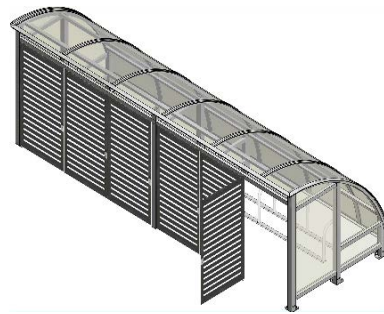

Large choice of colors

With more than 200 colors available, our shelters fit perfectly with your outdoor decorative elements.

High quality roofs

Adapted to our climate, our robust roofs are available in a variety of choices, from commercial-grade polycarbonate to Canadian-made sheet metal, offering comfort and durability.

Secure closures

We offer six wall closure systems each with several color options, allowing us to tailor your bike enclosures to your needs and preferences.

Shelters

Enclosures

Lockers

Specifications

	<u>Shelters</u>	<u>Enclosures</u>	<u>Lockers</u>
Weather protection	×	×	×
Positive, green and ecological image	×	×	×
Closed and secure space		×	×