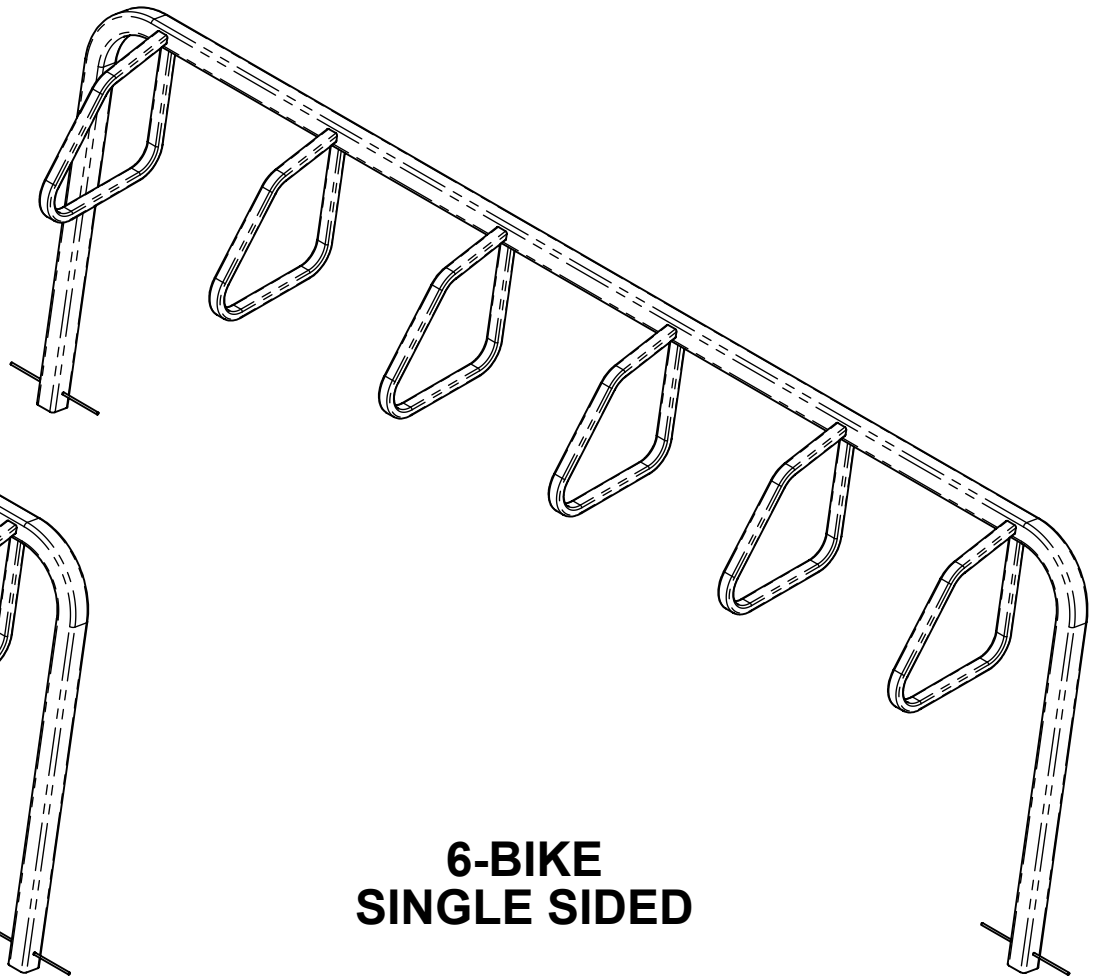

**6-BIKE
SINGLE SIDED**